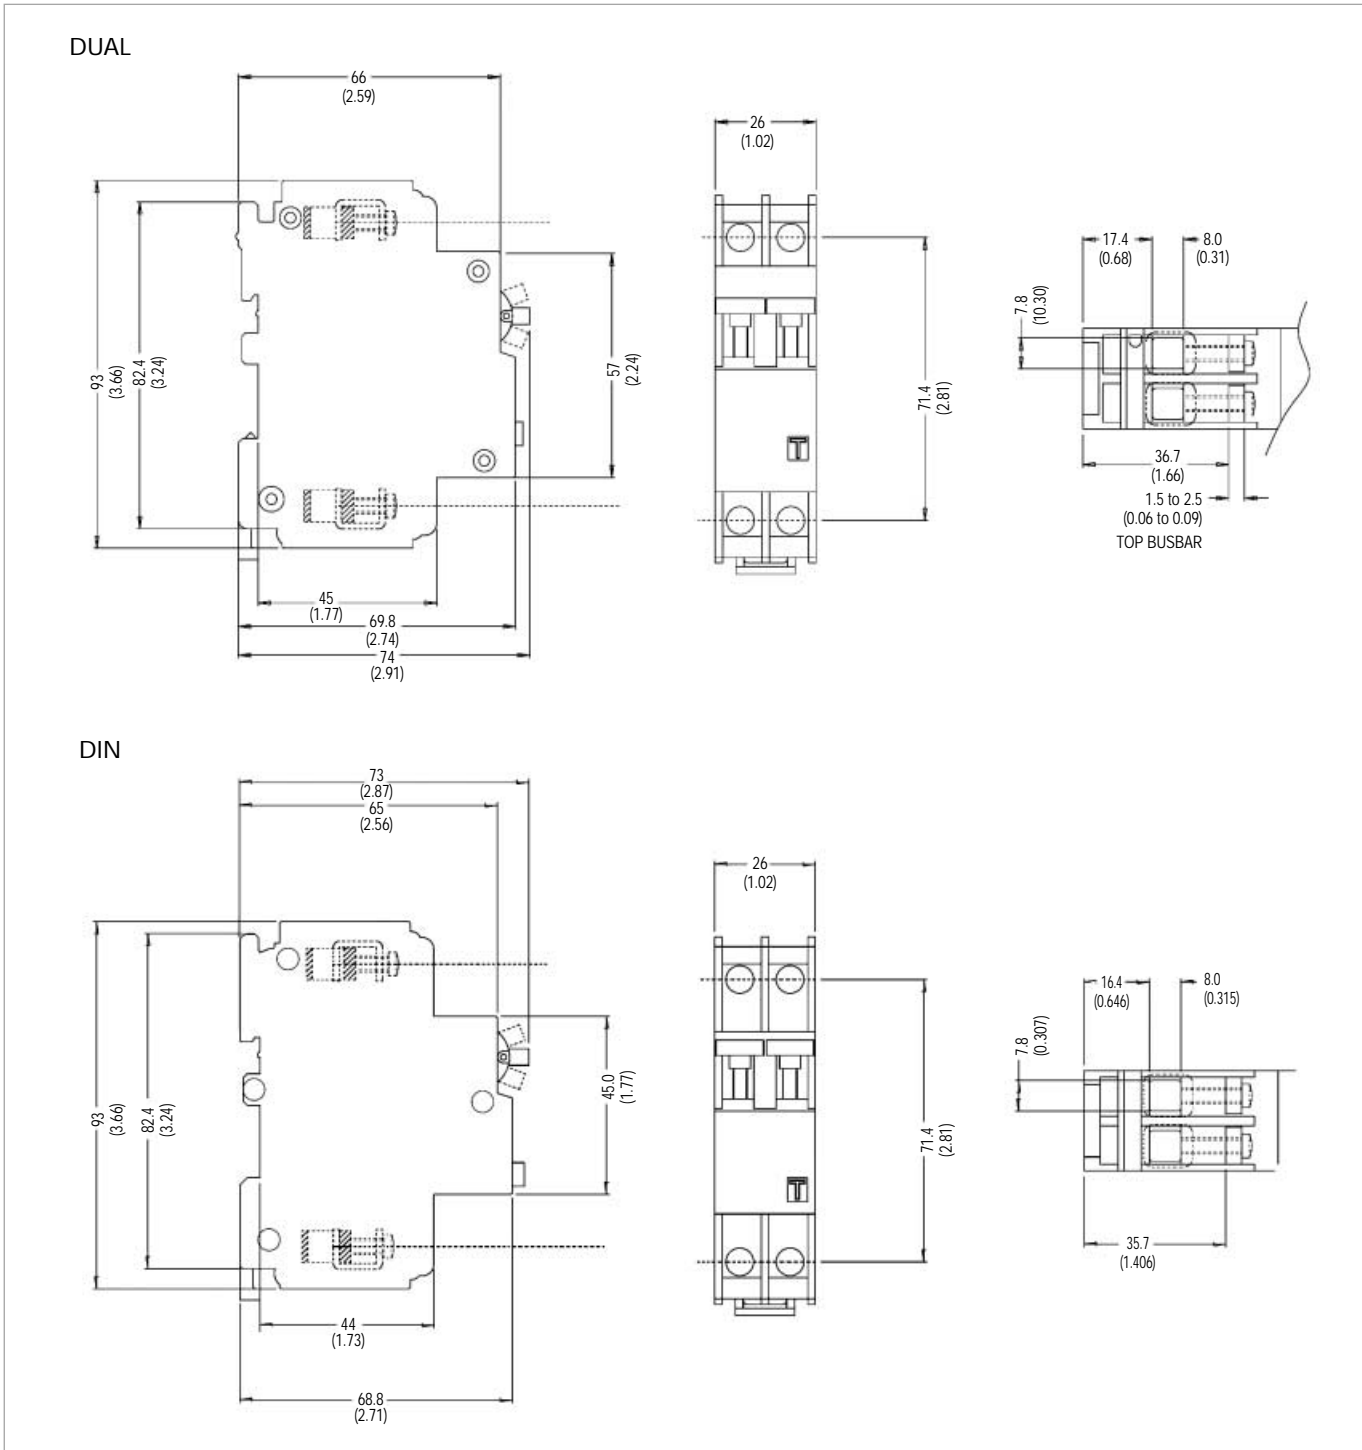

## Technical Data

A member of the REUNERT Group

**CBI-electric: low voltage**  
 Tripswitch Drive Elandsfontein  
 Gauteng **South Africa**  
 Tel: +27 11 928 2000  
 Fax: +27 11 392 2354  
 E-mail: cbi@cbi-electric.com  
 Website: www.cbi-electric.com